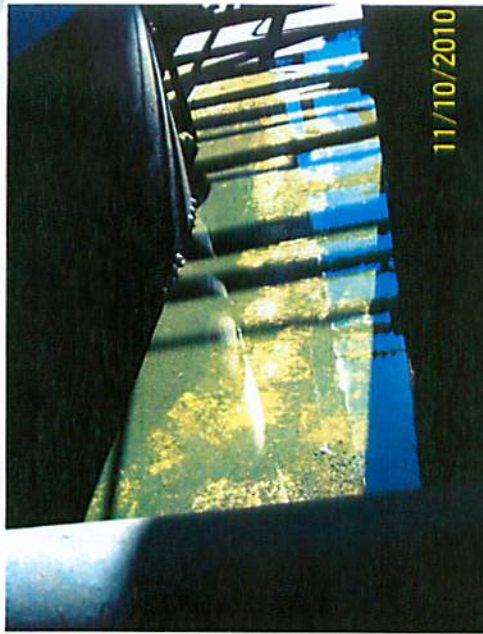

FCC Environmental, LLC (FLD 065 680 613); 11-10-10 - Photos by Kelly Honey, ES III

FCC Environmental, LLC (FLD 065 680 613); 11-10-10 - Photos by Kelly Honey, ES III

FCC Environmental, LLC (FLD 065 680 613); 11-10-10 - Photos by Kelly Honey, ES III